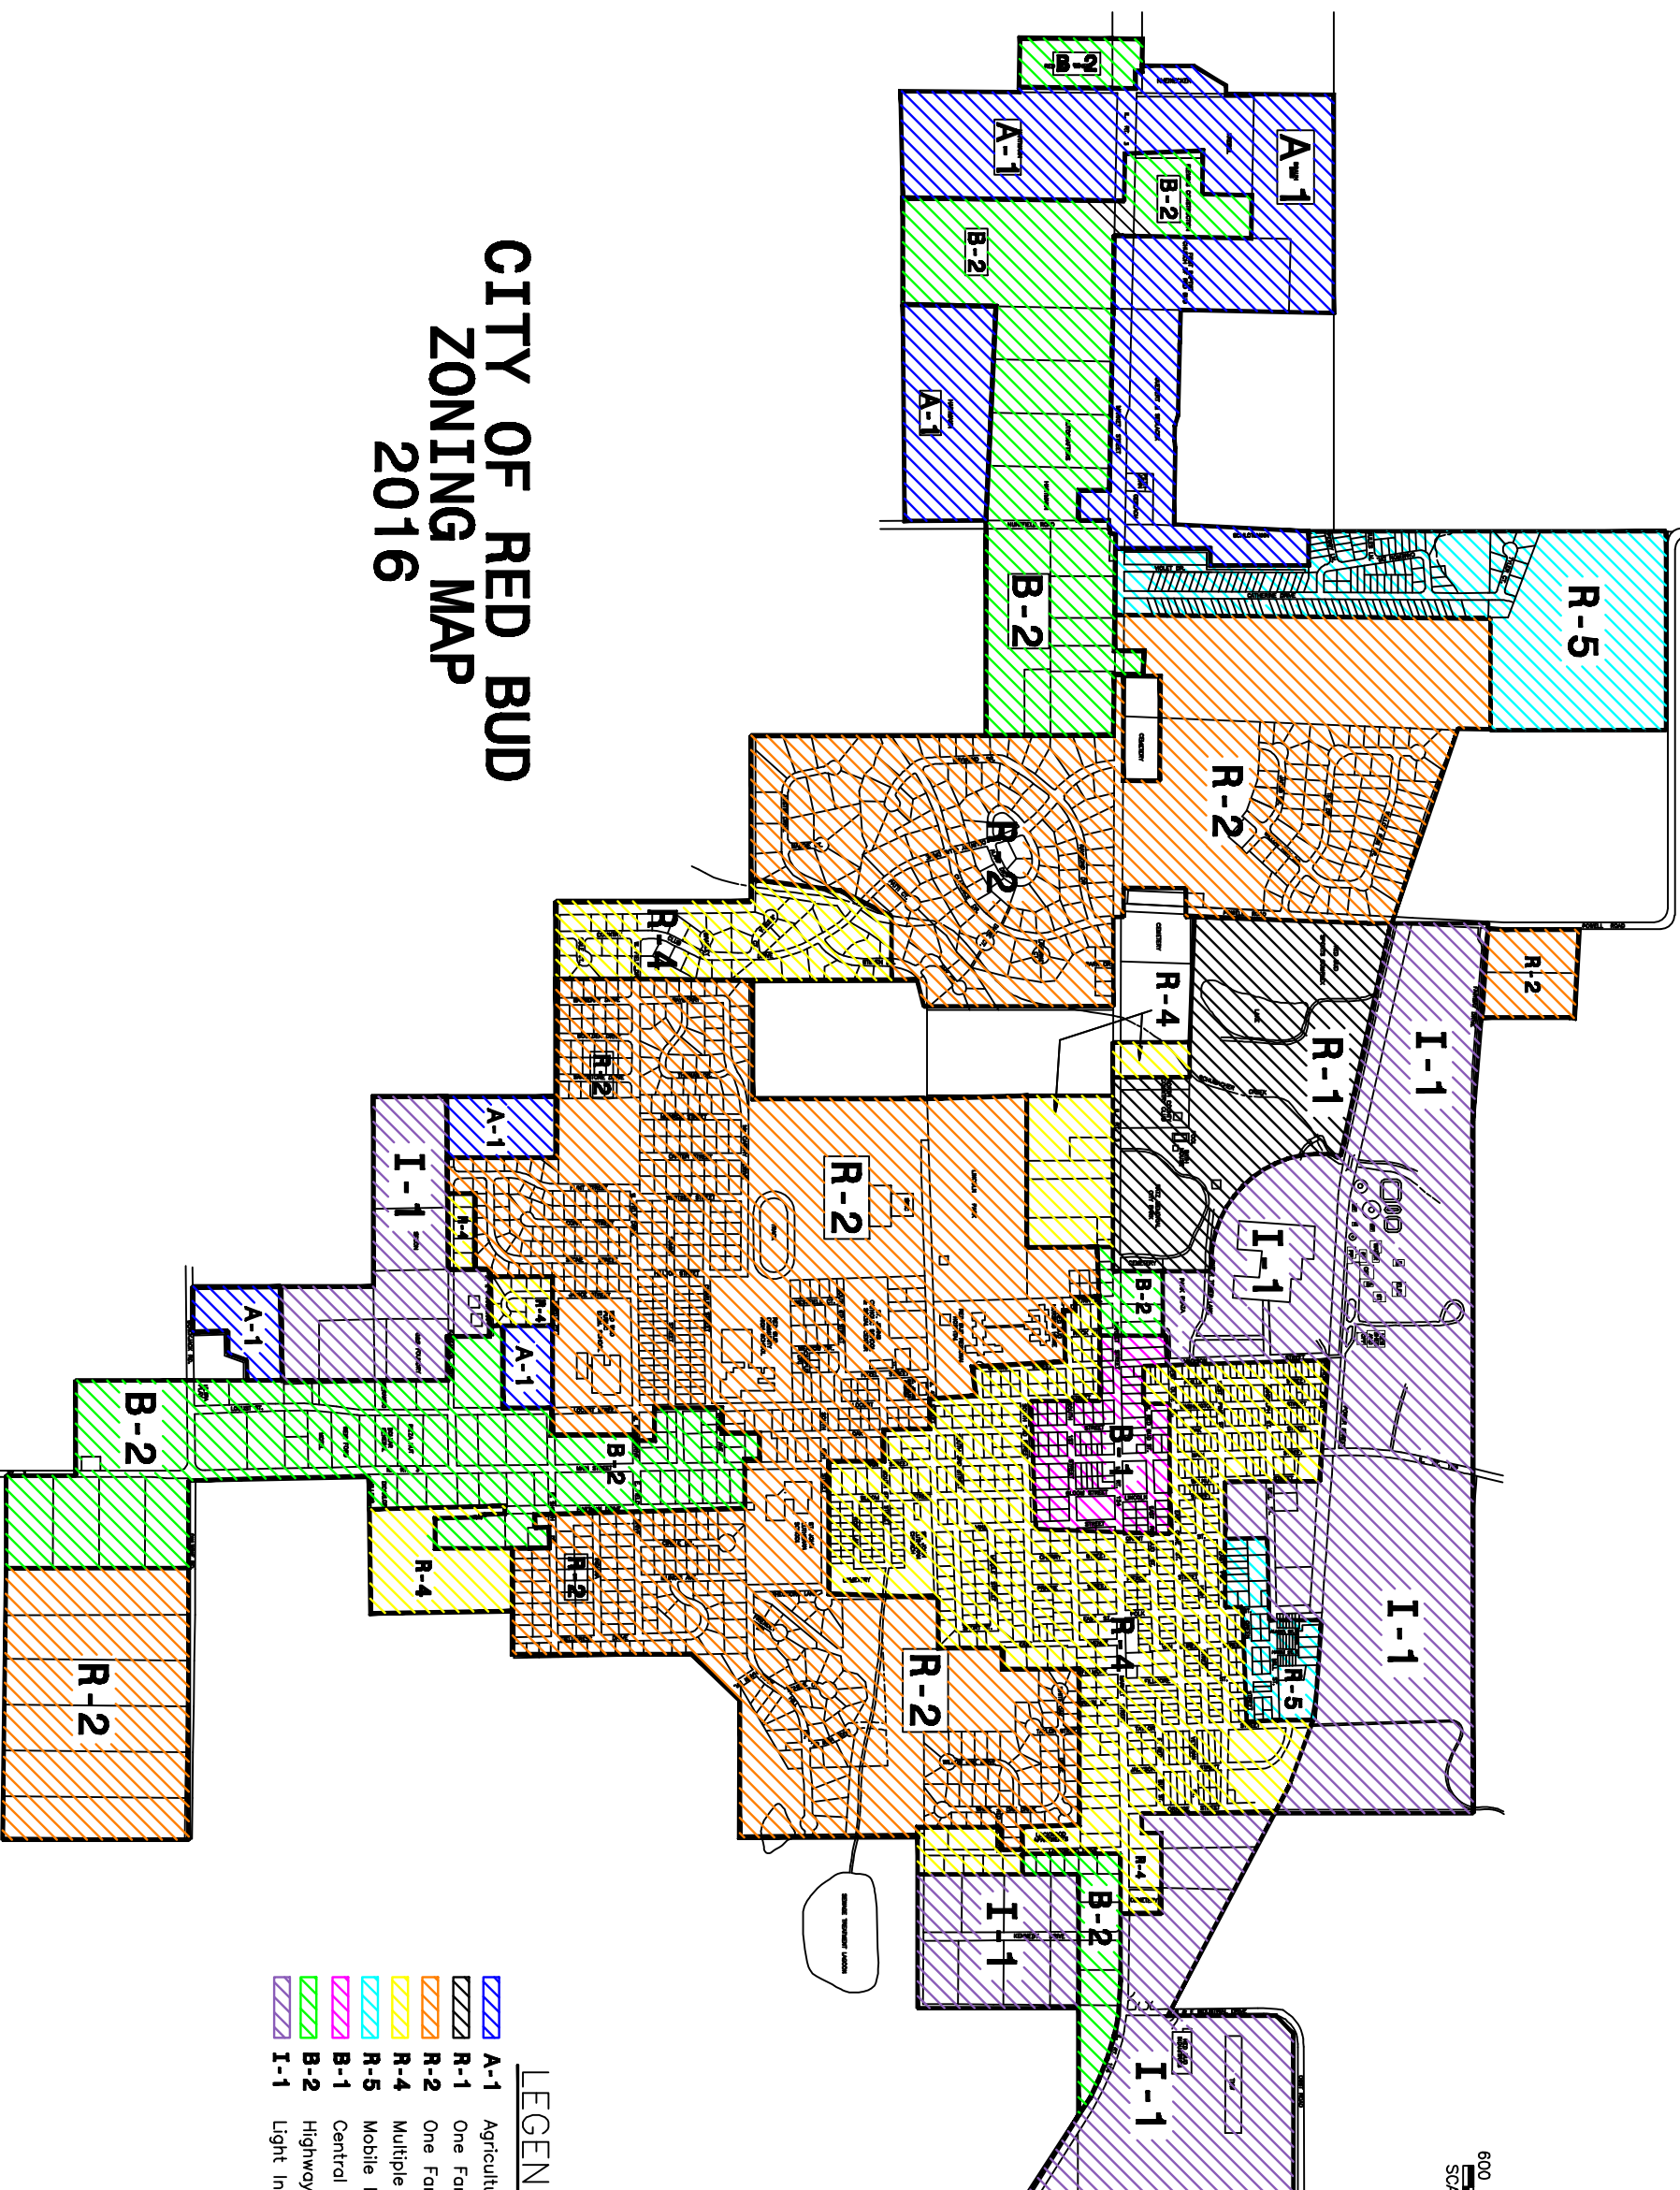

CITY OF RED BUD ZONING MAP 2016

LEGEND

	A-1	Agricultural
	R-1	One Family Dwelling
	R-2	One Family Dwelling
	R-4	Multiple Family Dwelling
	R-5	Mobile Home
	B-1	Central Business District
	B-2	Highway Business District
	I-1	Light Industrial